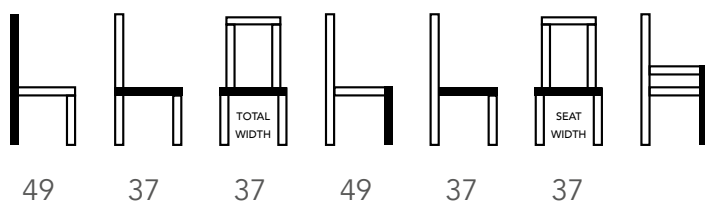

ROB

Technical information

Extra images

MATEN / MEASUREMENTS

EXTRA INFO

MATERIALS

Frame	Beuken (beech)/ eiken (oak)
Zitting / Seat	Plaatmateriaal (plate)
Poten / Legs	Beech
Back Filling	
Seat Filling	30 28/280, 30 30/185

PACKING

Package	KARTON
Nr. of pcs	4
Size of package	
Weight package	26,4 KG